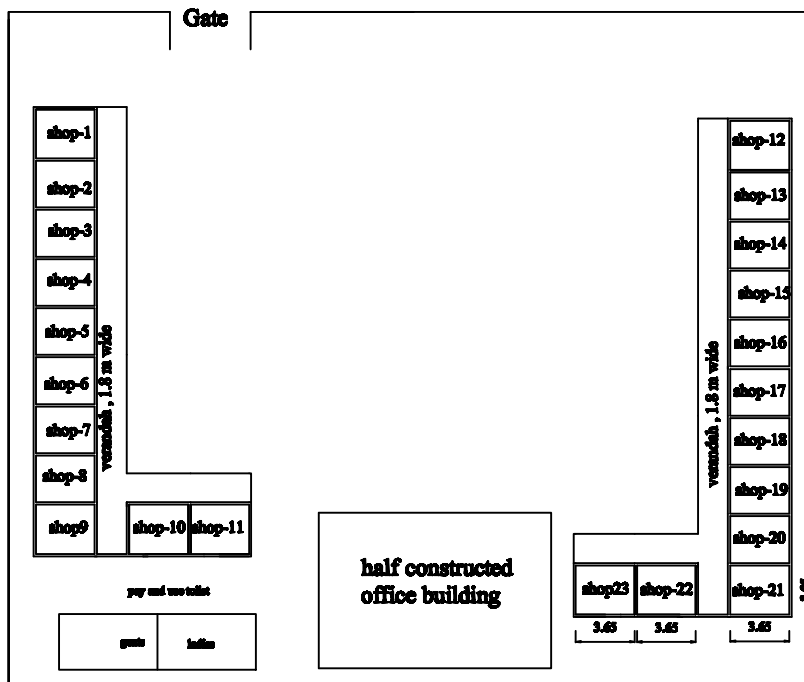

PROPOSED PLAN FOR BOKO

All dimensions are in Metre

To Goalpara ← NH 37 → Jainkbari

size of shop no 1 to 23=
3.65m x3.05m
shops nos 1-7 reserved for
existing shopkeepers.
shop no 12 reserved for
Astc retired employee.