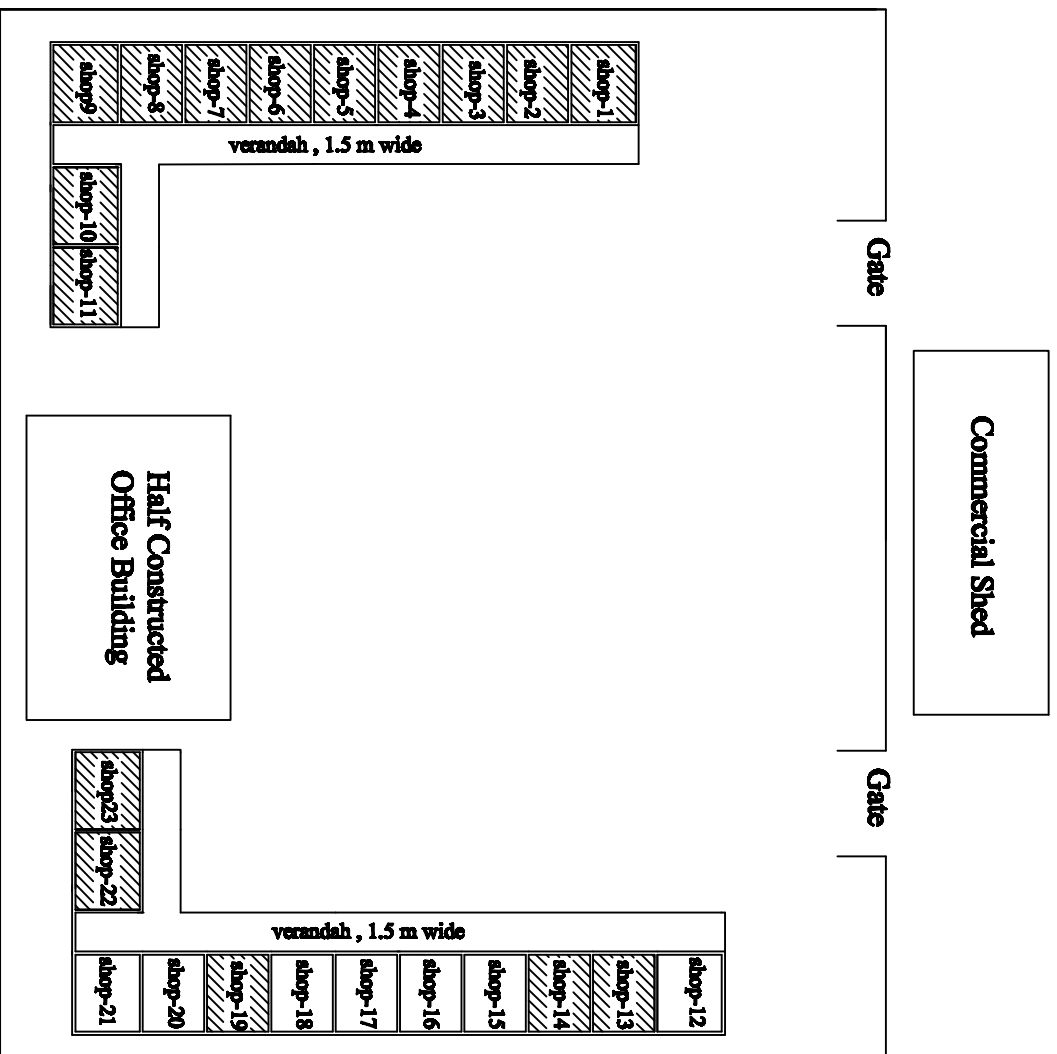

# PROPOSED PLAN FOR BOKO

To Goalpara ←

NH 37

→ Jalukbari

size of shop no 01 to 23=  
3.65m x3.05m  
shops nos 1-7 reserved for  
existing shopkeepers.  
shop no 12 reserved for  
Astc retired employee.

 → ALREDY ALLOTED  
 → VACANT STALLS  
 STALL NO : 12, 15, 16,  
17,18 20 & 21.  
 All dimensions are in Metre