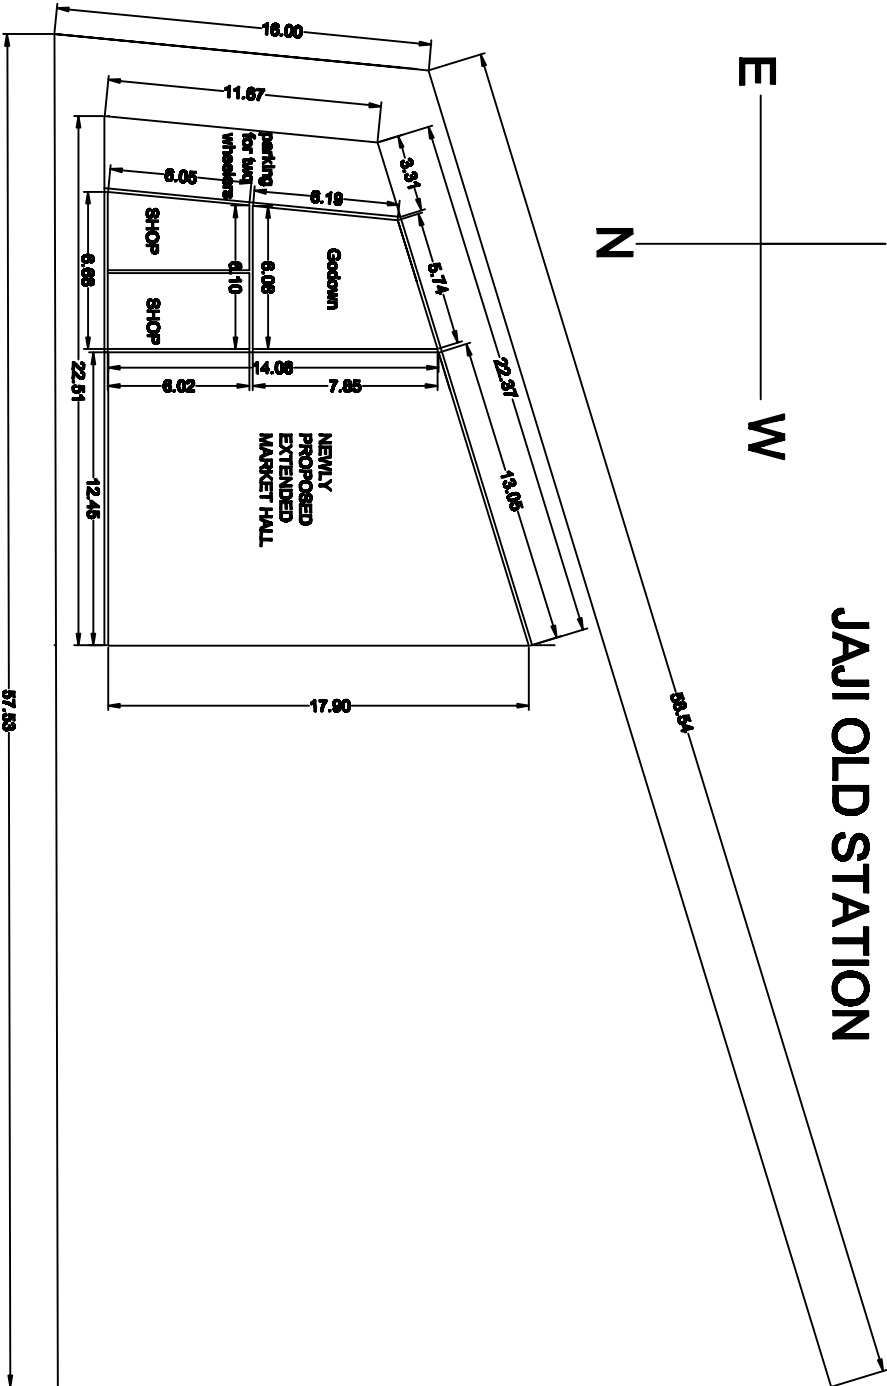

JAJI OLD STATION

AREA OF LAND: 1 BIGHA 1
KOTHA 1 LOOSA
CIRCLE OFFICE: JAMGUM