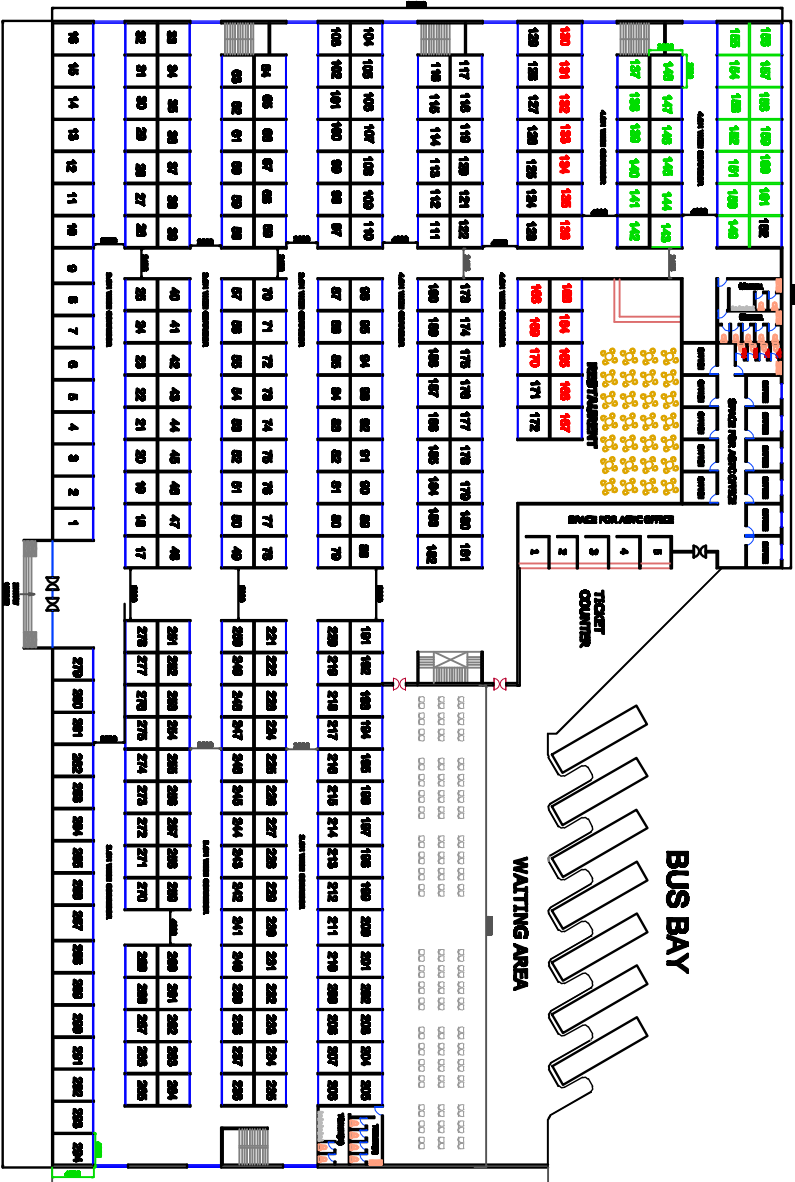

MANGALDOI TRANSPORT PLAZA

GROUND FLOOR & FIRST FLOOR PLAN(TYPICAL FLOOR)
AREA-8285.00 SQ.M(EACH FLOOR)

*Shop no 130 to 136 and 163 to 170 are reserved for retired ASTC employee.

*Shop no. 137 to 161 are reserved existing

shopkeeper.

ROOM SIZE :4900 X 4050 MM

ROOM SIZE :3900 X 3900 MM