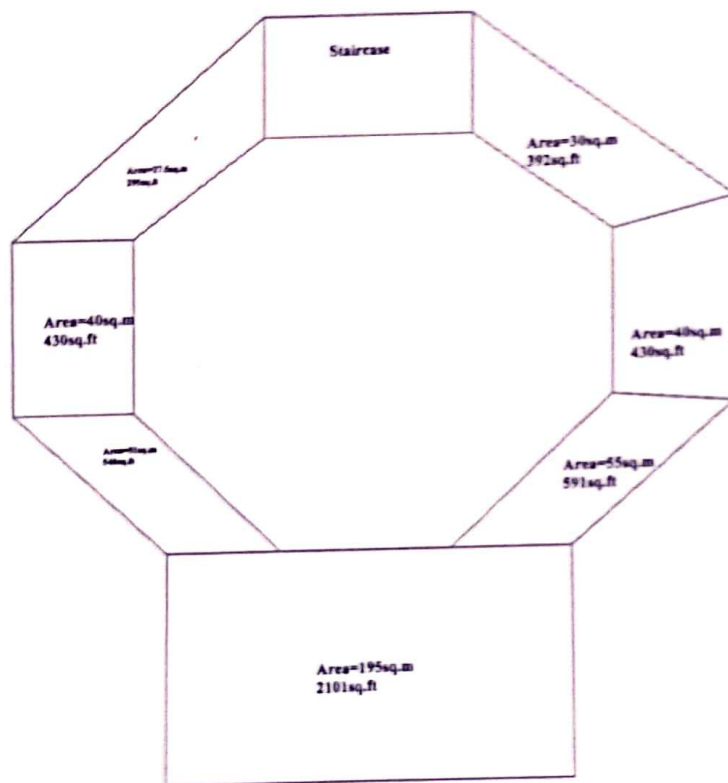

Name: Second floor of ISBT, Jorhat

**ALL DIMENSION ARE IN -M**  
**Total Area=4787Sq.ft**