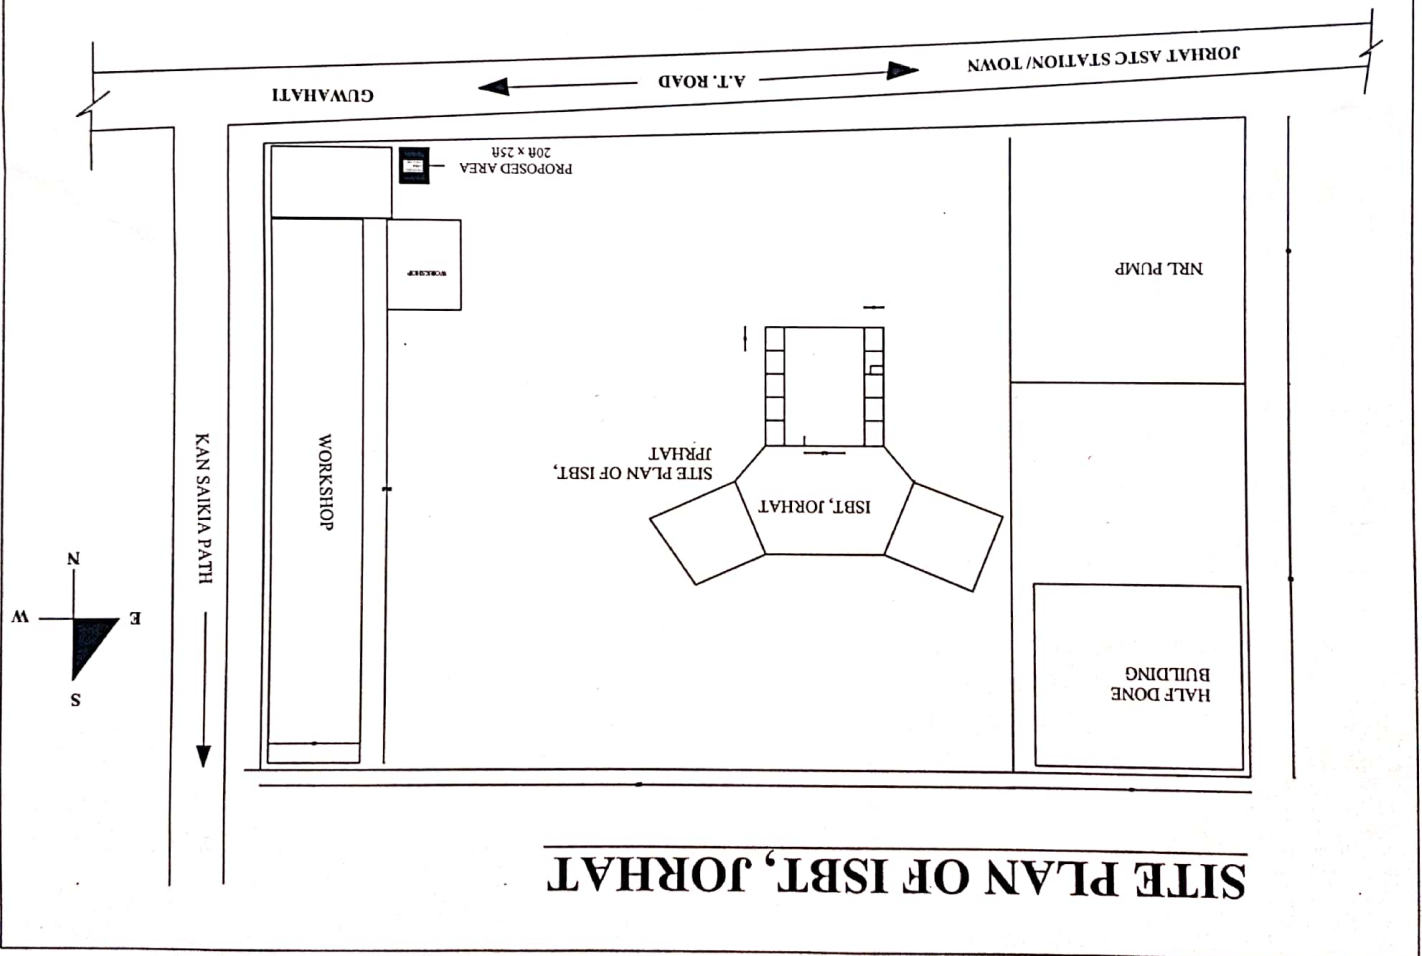

ALL DIMENSION ARE IN-M
PROPOSE AREA=20ft x 25ft

SITE PLAN OF ISBT, JORHAT