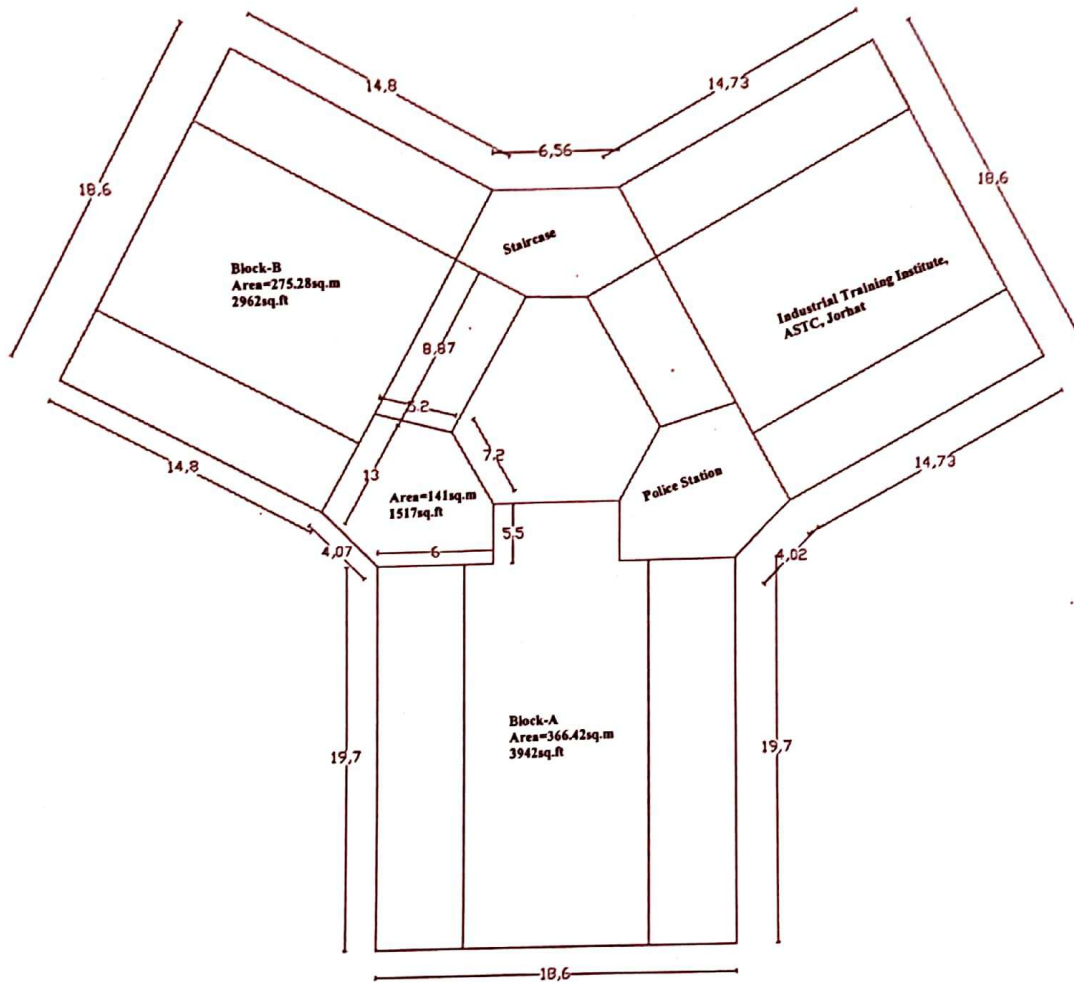

# Name: First floor of ISBT, Jorhat

**ALL DIMENSION ARE IN -M**  
**Total Area=8205.35Sq.ft**