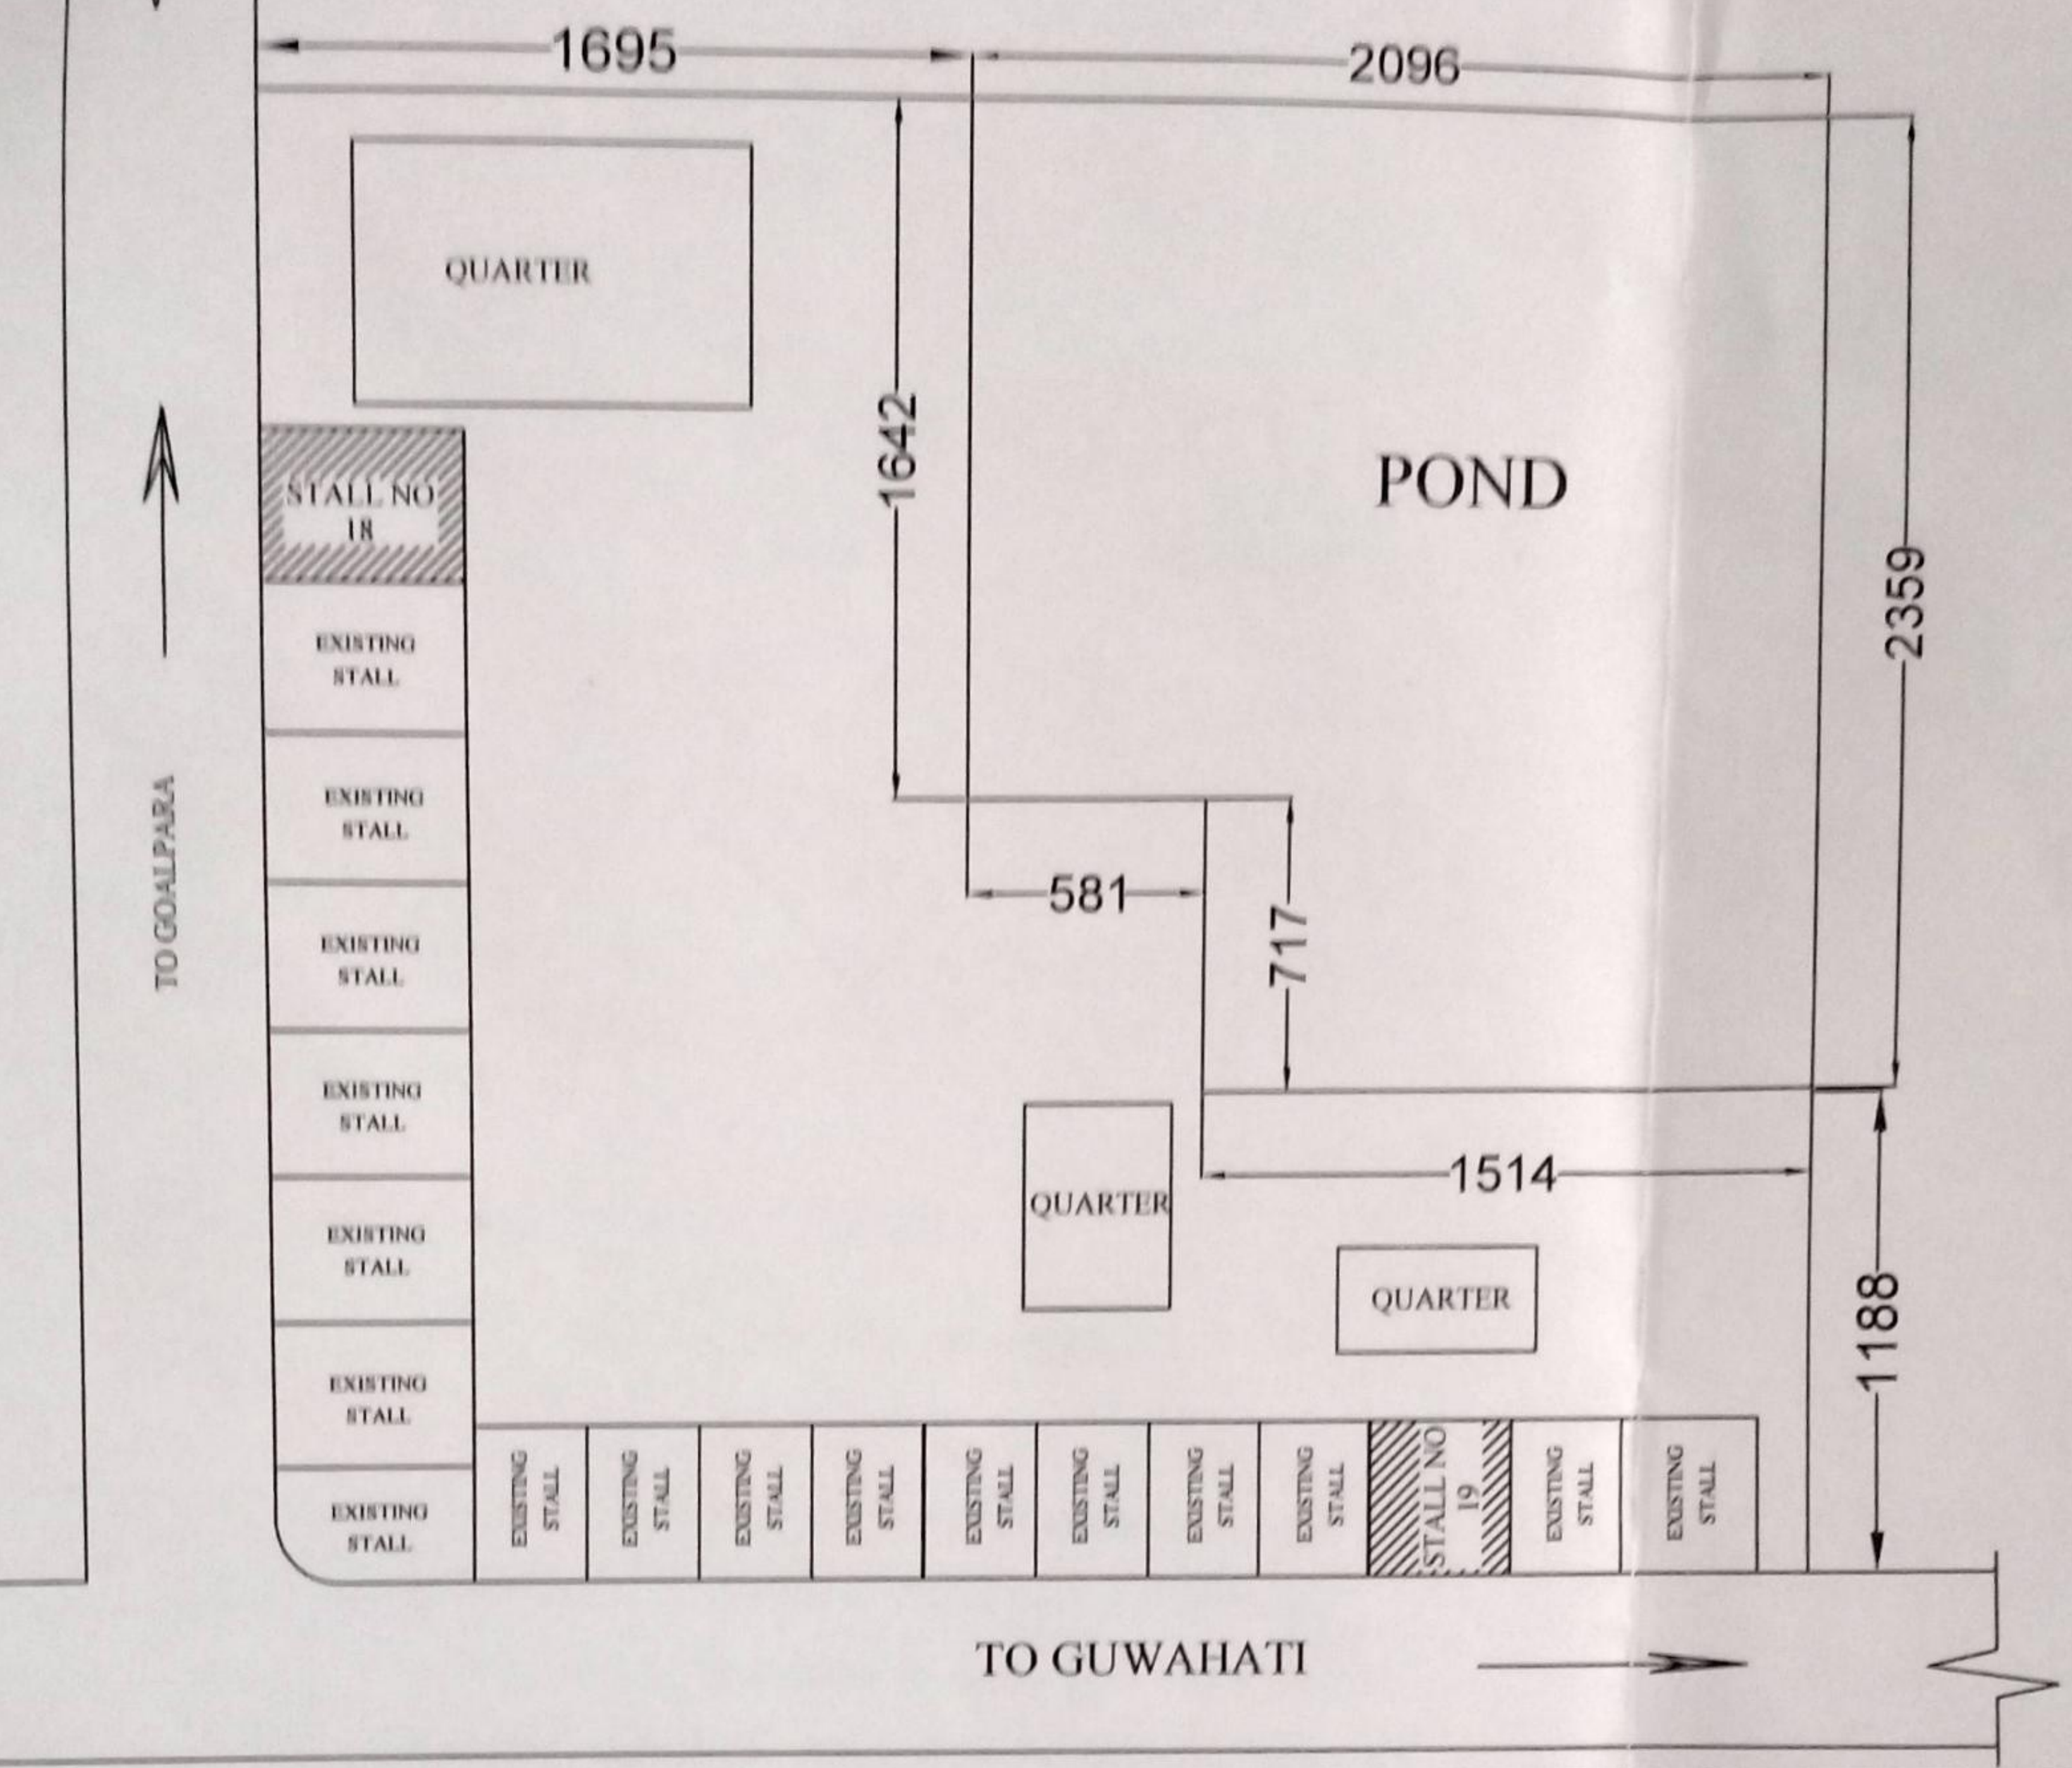

SITE PLAN OF ASTC AGIA STATION

ALL DIMENSION ARE IN MM
▨ PROPOSED AREA FOR TENDER